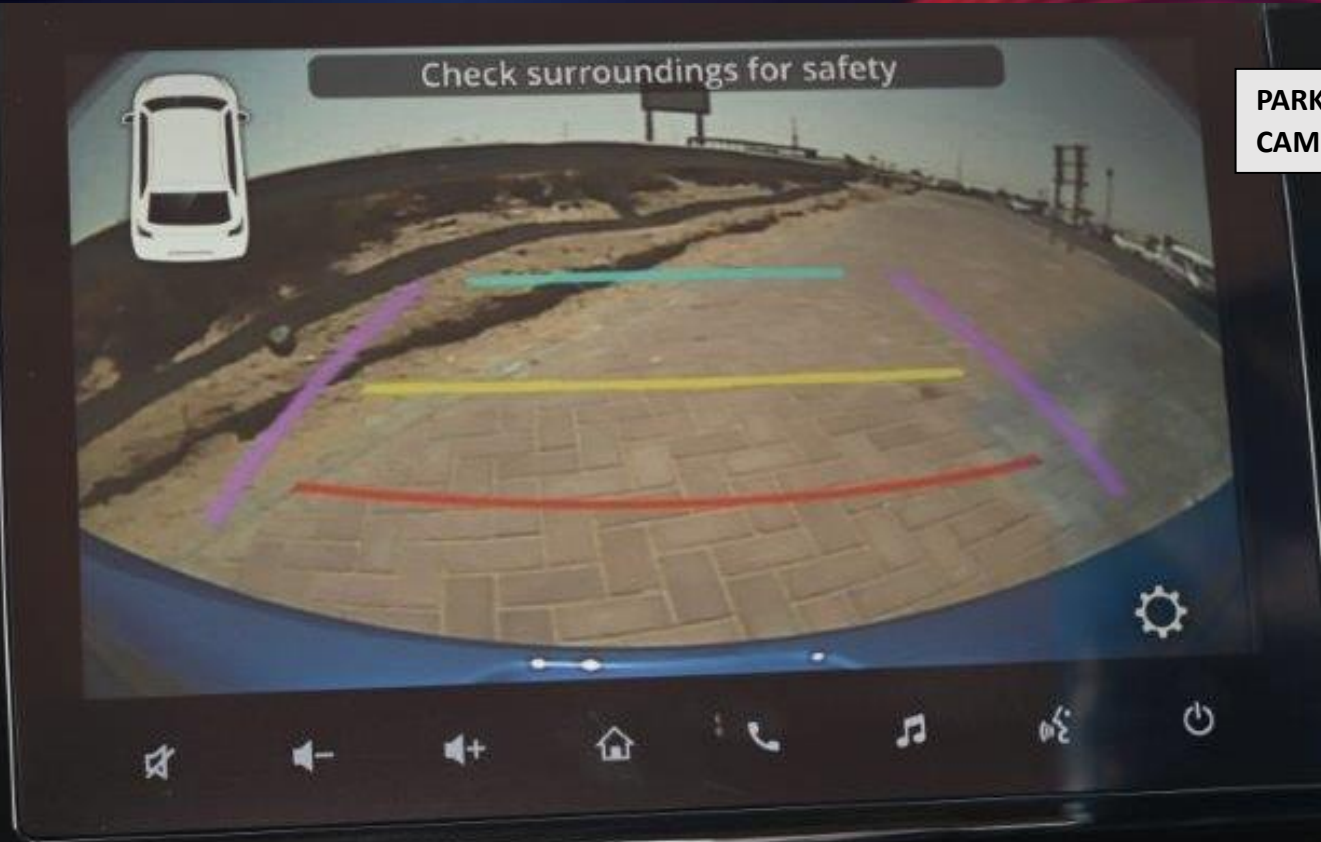

SAHARA MOTORS GROUP

**PARKING ASSIST & REVERSING
CAMERA**

Sahara Motors (Head Office)

Block 3, Showroom 25, Auto Market,
Ras Al Khor, Dubai, United Arab Emirates.

✉ info@saharamotorsuae.com

☎ +971 - 43332623

Sahara Motors FZE

Showroom 19, DUCAMZ, Ras Al Khor,
Dubai, United Arab Emirates.

✉ info@saharamotorsfze.com

☎ +971 - 42882430

Sahara Motors (Branch)

25th Floor, Suite #2503, Jafza View 18,
Jebel Ali Freezone, Dubai, United Arab Emirates.

✉ info@saharamotorsuae.com

☎ +971 - 43332623

Forex Motors FZCO

Showroom 357, DUCAMZ, Ras Al Khor,
Dubai, United Arab Emirates.

✉ info@forexmotorsuae.com

☎ +971 - 43204249

Blitz Motors FZE

Office - C1-1F-SF1858, Ajman Free Zone
C1 Building, Ajman, United Arab Emirates.

✉ info@blitzmotorsuae.com

☎ +971 - 544400938